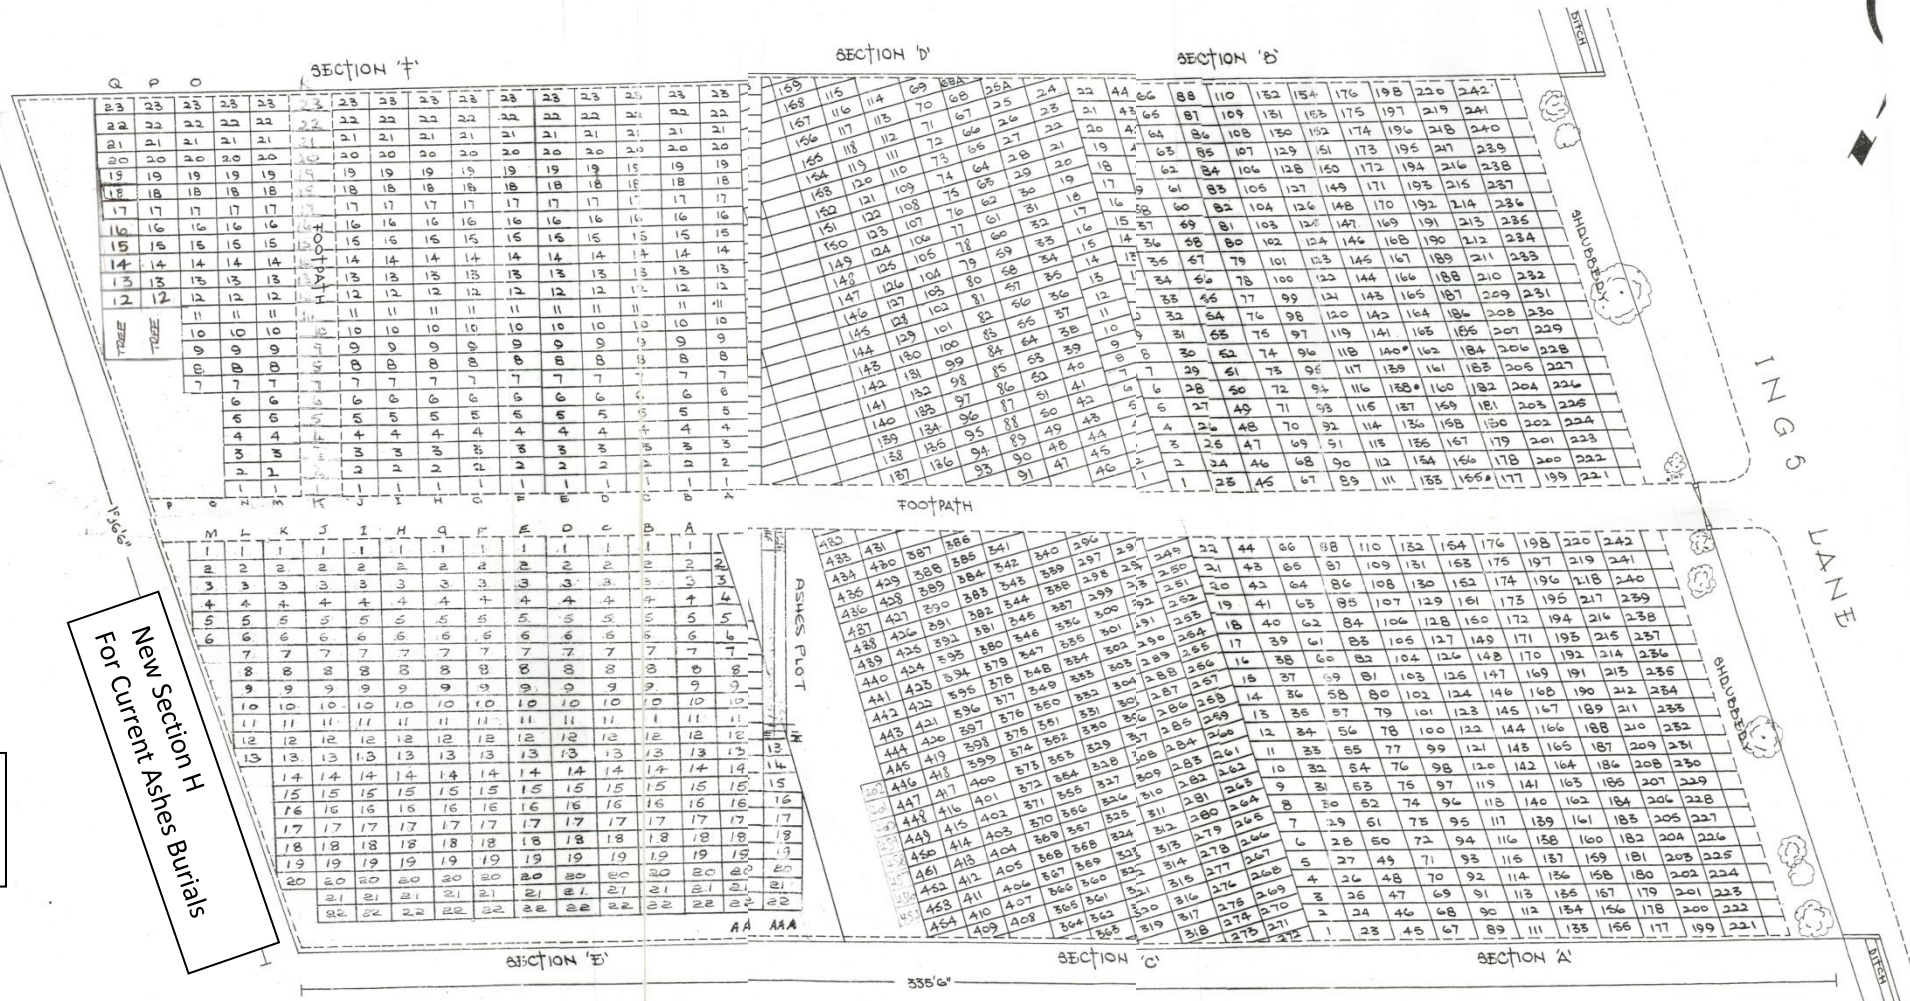

Map showing sections in Waltham Cemetery, Ings Lane, Waltham.

New Section I  
for Current  
Burials

Section G  
Burials Area  
Full

New Section H  
For Current Ashes Burials